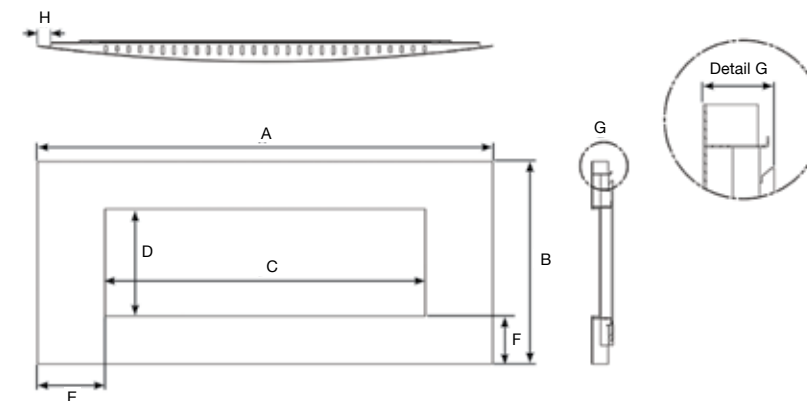

frame dimensions - radiance inset verve xs