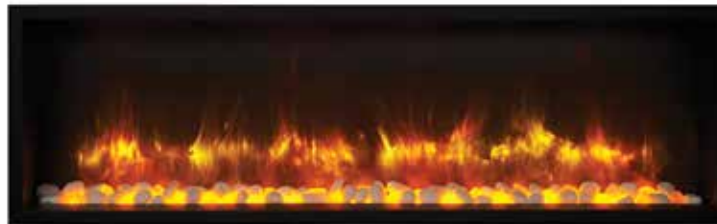

radiance inset 105R