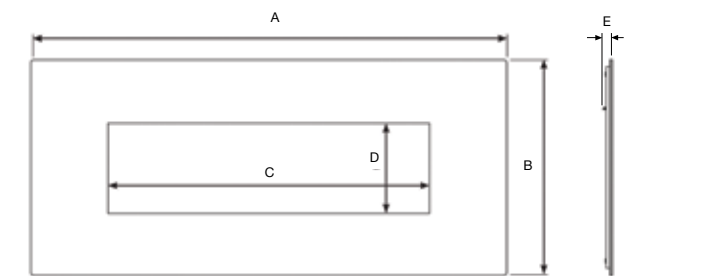

frame dimensions - wall mounted radiance

	A	B	C	D	E (Glass)	E (Steel)
Radiance 80W	1280	670	800	280	18	28
Radiance 100W	1480	670	1000	280	18	28
Radiance 150W	1980	670	1500	280	18	28
Radiance 190W	2380	670	1900	280	18	28