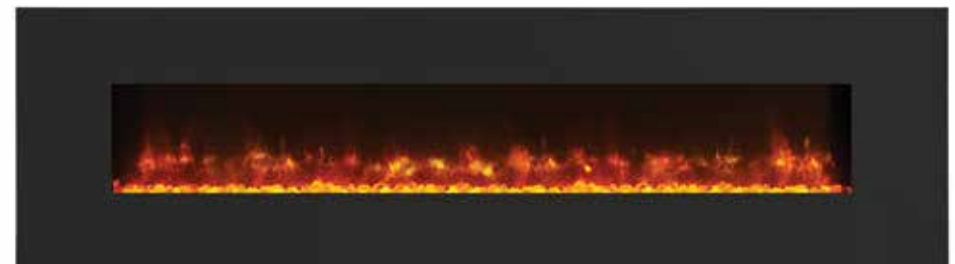

radiance 150W