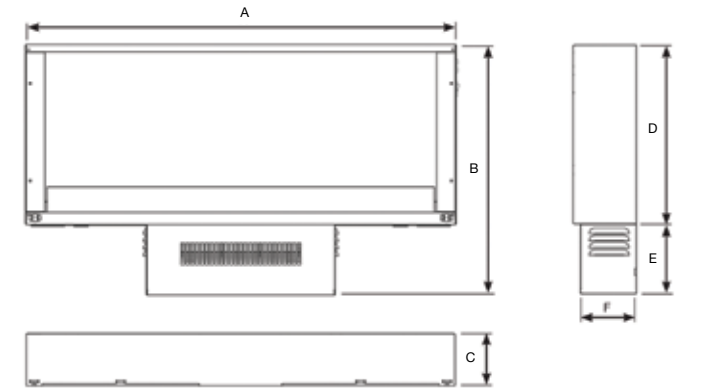

*Depth of overall installation including 10mm deep wall mounting bracket.

radiance optional fuel effects and accessories

Fuel Effect	Product Codes				Product Code	Description
	80W	100W	150W	190W		
Clear Crushed Glass	919-008	919-021	919-021	919-034	919-802	Radiance Semi-Recess Kit
Black Glass Beads	923-788	923-788	923-788	923-735		
Clear Glass Beads	923-774	923-774	923-774	923-797		

For a more minimalist installation, an optional semi-recess kit is available for reducing the depth of the wall mounted Radiance by recessing it in a pre-constructed 90mm cavity.

fire dimensions - wall mounted radiance

	A	B	C	D	E	F
Radiance 80W	890	515	136	370	145	120
Radiance 100W	1090	515	136	370	145	120
Radiance 150W	1590	515	136	370	145	120
Radiance 190W	1990	515	136	370	145	120

All dimensions in mm